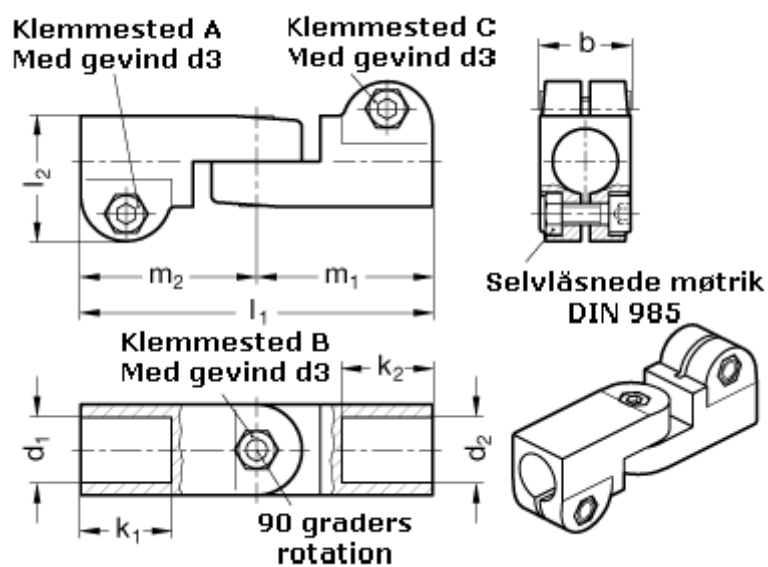

Article number: 20285B16B142BL

Description: E+G Swivel clamp connector joint
GN285-B16-B14-2-BL

Measures

$b = 25$	$m_1 = 48.5$
$d_1 = B16$	$m_2 = 48.5$
$d_2 = B14$	
$d_3 = M 6$	
$k_1 = 25$	
$k_2 = 25$	
$l_1 = 97$	
$l_2 = 34.5$	